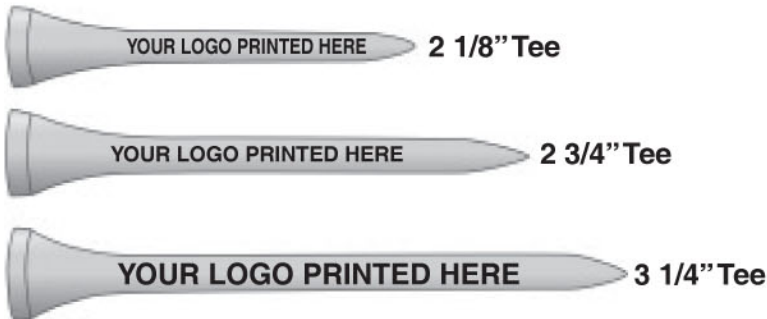

PRINTED GOLF TEES

Premium hardwood tees in 3 sizes

1 Color Print *Price per 1000*

QUANTITY	2 1/8" TEE	2 3/4" TEE	3 1/4" TEE
1,000	65.00	70.00	85.00
3,000	55.00	60.00	75.00
5,000	40.00	45.00	60.00
10,000	31.00	38.00	53.00
20,000	29.00	34.00	49.00
50,000	26.00	31.00	46.00
100,000	25.00	30.00	45.00

2 Color Print *Price per 1000*

QUANTITY	2 1/8" TEE	2 3/4" TEE	3 1/4" TEE
1,000	NA	NA	NA
5,000	50.00	55.00	70.00
10,000	41.00	48.00	63.00
20,000	39.00	44.00	59.00
50,000+	36.00	41.00	56.00

Custom bagging of printed tees, 5 to 20 count,
add $10.00 per 1000 tees

Standard Print Colors

Red - PMS 186
Royal Blue - PMS 300
Navy Blue - PMS 295
Dark Blue - PMS Reflex Blue
Black
Burgundy - PMS 202
Metallic Gold - PMS 872
Metallic Silver - PMS 877
Metallic Copper - PMS 876
White
Dark Green - PMS 343
Medium Green - PMS 355

Pantone matching available, add $10.

COLORS

2 3/4"

black	navy blue 281
copper	neon green
cranberry	neon pink
dark blue	neon orange
dark green	orange
designer blue 299	pink
designer purple 272	red
dark purple	reflex blue
gold	silver
grey	white
natural	yellow

2 1/8"

natural
white

3 1/4"

black	orange
dark blue	red
dark green	white
natural	yellow