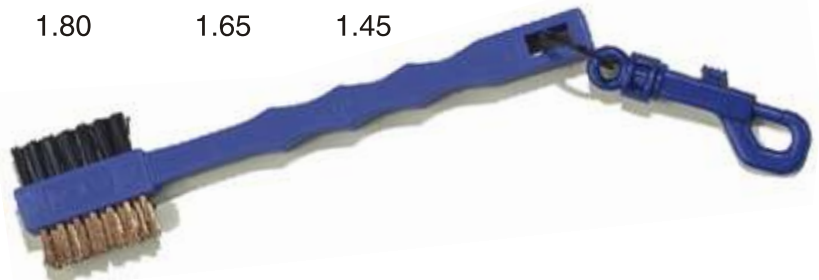

MODEL #	DESCRIPTION	WHOLE SALE COST	SUGG. RETAIL PRICE	QTY/ CASE	CASE PRICE
RP3350	3 Wood, 2.0", BLUE, 24 CT	1.00	1.99/EA	24 units	24.00
RP3230	Driver, 2.2", BLACK, 24 CT	1.00	1.99/EA	24 units	24.00
RP3120	Oversize, 2.4", ORANGE, 24 CT	1.00	1.99/EA	24 units	24.00
RP3000	XL-T, 3.125", YELLOW, 24CT	2.00	3.99/EA	24 units	48.00
SK8001	Counter Display- 54 Single pcs. Multi-color tees 18 XL-T, 18 Oversize, 10 Driver, 18 3-Wood	75.00	1.99 3.99	54 units	75.00

COLORED CLUB BRUSHES

#PB2 - Club brush comes with bag clip, metal & nylon bristles

Quantity	50-99	100-299	300-499	500-999	1000+
Printed	N/A	3.00	2.50	2.00	1.60
Non-printed	2.25	2.00	1.80	1.65	1.45

Brush colors: Black, white, red, blue and green
 Print colors: Black, white, silver, gold and copper
 Set-up Charge: \$25.00 for each logo