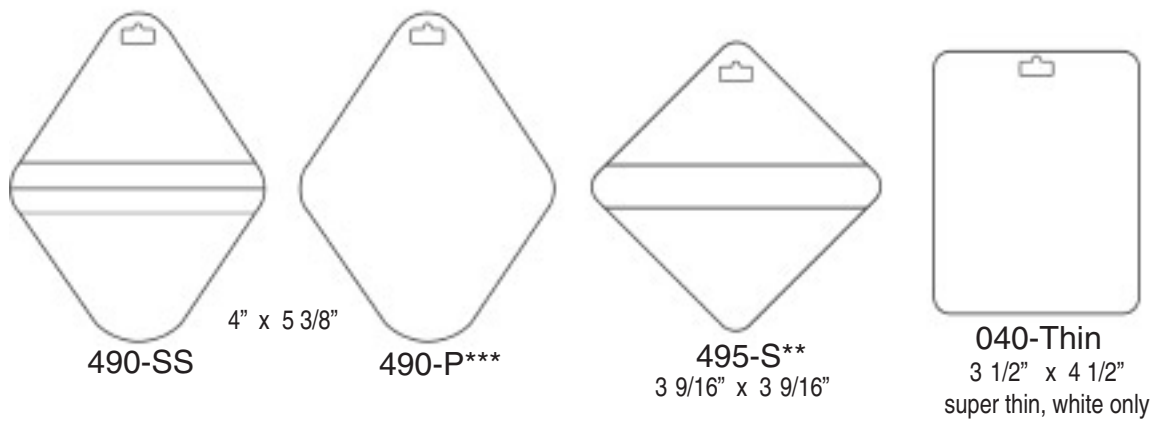

GOLF BAG TAGS - PLASTIC

Tags are molded from styrene (except 040 Thin and Day Tag, which are die cut) and available in white, black, red, light blue, dark blue, beige, gray, green, yellow and orange. Exceptions listed below.
 Printing is hot-stamped in any standard color including metallic gold, silver, copper, red, blue and green.
 040 Thin tags and Day tags may be screen printed which precludes metallic colors.
 Included in price is a one side, one color imprint and durable fastening straps. The letter "s" following tag style number stands for slot, a recess in the tag for labels."P" stands for plain or without a slot.

* available in white, red, yellow and light blue only
 ** available in white, beige, black and green only
 *** available in white only

490-P Cart Key Tag 11