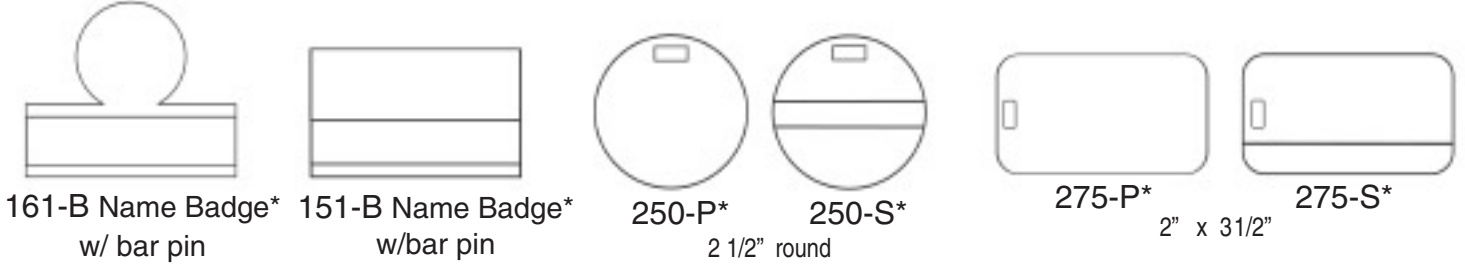

GOLF BAG TAGS - PLASTIC

Tags are molded from styrene (except 040 Thin and Day Tag, which are die cut) and available in white, black, red, light blue, dark blue, beige, gray, green, yellow and orange. Exceptions listed below.
 Printing is hot-stamped in any standard color including metallic gold, silver, copper, red, blue and green.
 040 Thin tags and Day tags may be screen printed which precludes metallic colors.
 Included in price is a one side, one color imprint and durable fastening straps. The letter "s" following tag style number stands for slot, a recess in the tag for labels."P" stands for plain or without a slot.

* available in white, red, yellow and light blue only
 ** available in white, beige, black and green only
 *** available in white only

490-P Cart Key Tag 11