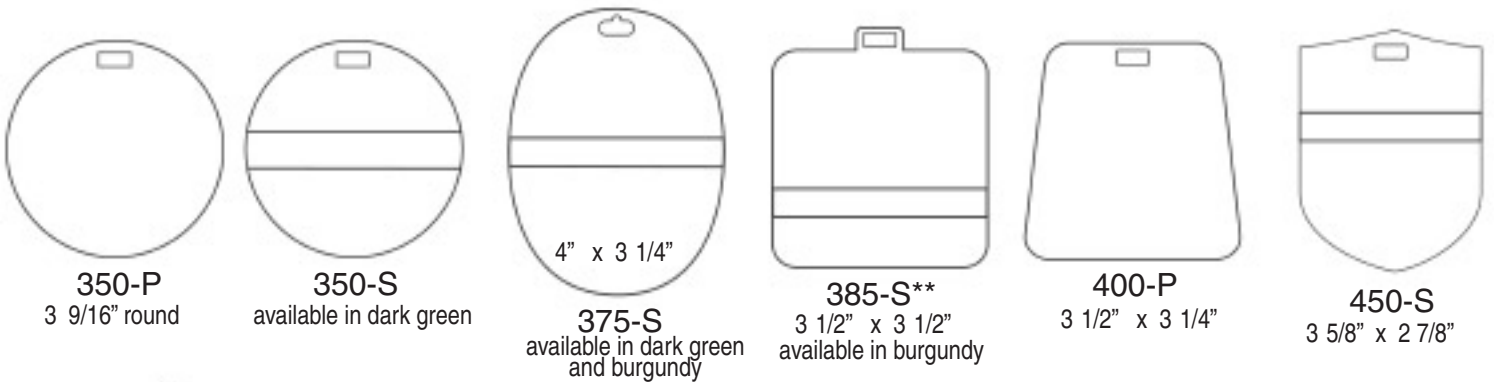

GOLF BAG TAGS - PLASTIC

Tags are molded from styrene (except 040 Thin and Day Tag, which are die cut) and available in white, black, red, light blue, dark blue, beige, gray, green, yellow and orange. Exceptions listed below.
 Printing is hot-stamped in any standard color including metallic gold, silver, copper, red, blue and green.
 040 Thin tags and Day tags may be screen printed which precludes metallic colors.
 Included in price is a one side, one color imprint and durable fastening straps. The letter "s" following tag style number stands for slot, a recess in the tag for labels."P" stands for plain or without a slot.

* available in white, red, yellow and light blue only
 ** available in white, beige, black and green only
 *** available in white only

490-P Cart Key Tag 11