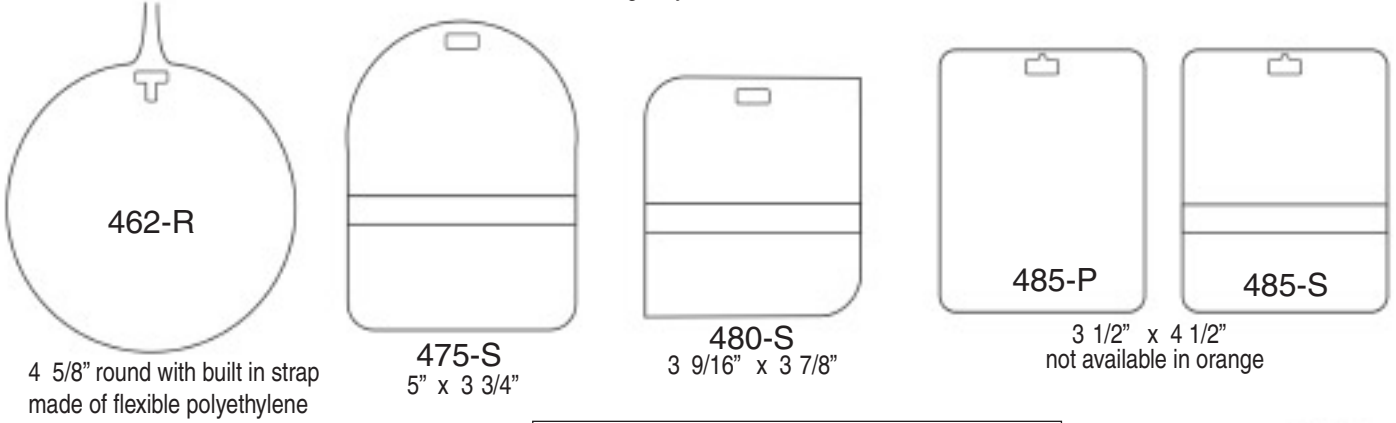

GOLF BAG TAGS - PLASTIC

Tags are molded from styrene (except 040 Thin and Day Tag, which are die cut) and available in white, black, red, light blue, dark blue, beige, gray, green, yellow and orange. Exceptions listed below.
 Printing is hot-stamped in any standard color including metallic gold, silver, copper, red, blue and green.
 040 Thin tags and Day tags may be screen printed which precludes metallic colors.
 Included in price is a one side, one color imprint and durable fastening straps. The letter "s" following tag style number stands for slot, a recess in the tag for labels."P" stands for plain or without a slot.

* available in white, red, yellow and light blue only
 ** available in white, beige, black and green only
 *** available in white only

490-P Cart Key Tag 11